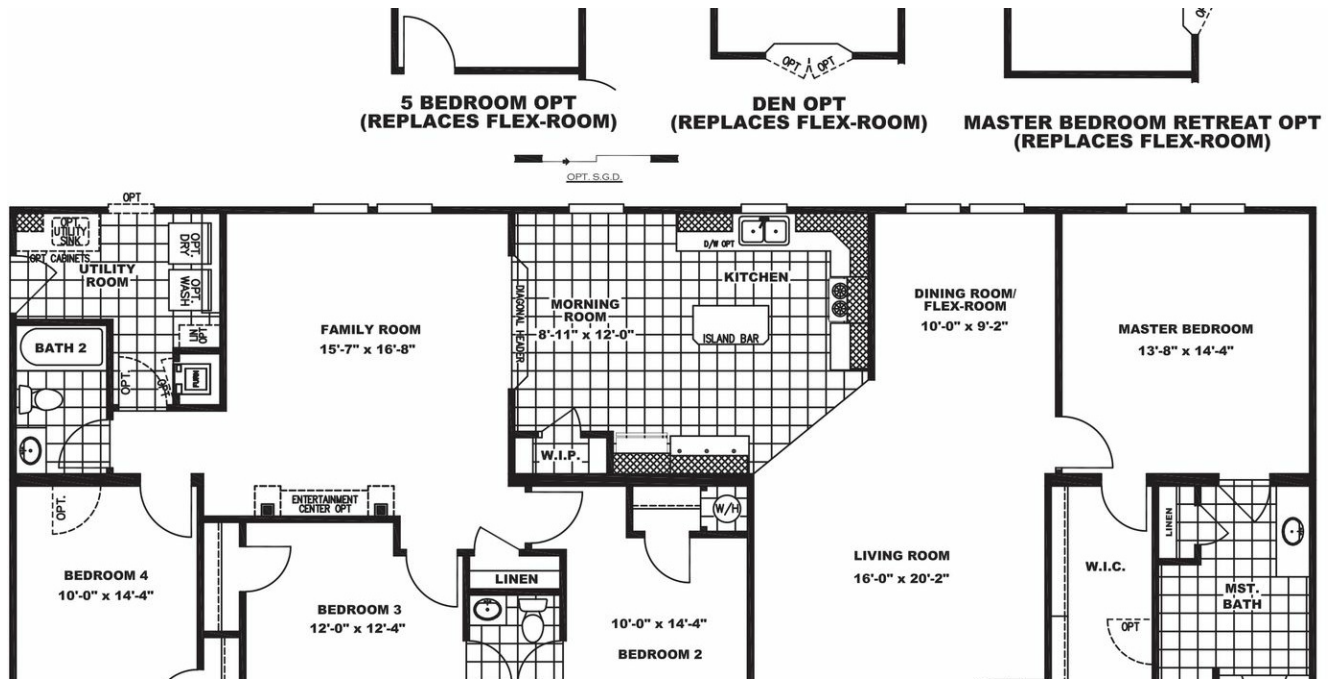

BROOKLINE FLEX Model number: 25AMQ32724AH18

3 beds • 2 baths • 2304 sq.ft. • 32' width • 72' depth

Our home building facilities invest in continuous product and process improvements. Plans, dimensions, features, materials, specifications and availability are subject to change without notice or obligation. Renderings and floor plans are representative likenesses of our homes and may differ from the actual homes. We invite you to tour a Home Center near you and inspect the highest value in quality housing available or call (276) 988-2555 to speak with a Home Consultant. Copyright 2017, CMH. All rights reserved.

<https://www.claytontazewell.com>

**CLAYTON HOMES-
TAZEWELL**

19538 GOVERNOR G.C.
PERRY HWY
TAZEWELL, VA 24651

Monday - Thursday: 9am - 7pm
Friday: 9am - 6pm
Saturday: 9am - 5pm
Sunday: Closed

(276) 988-2555