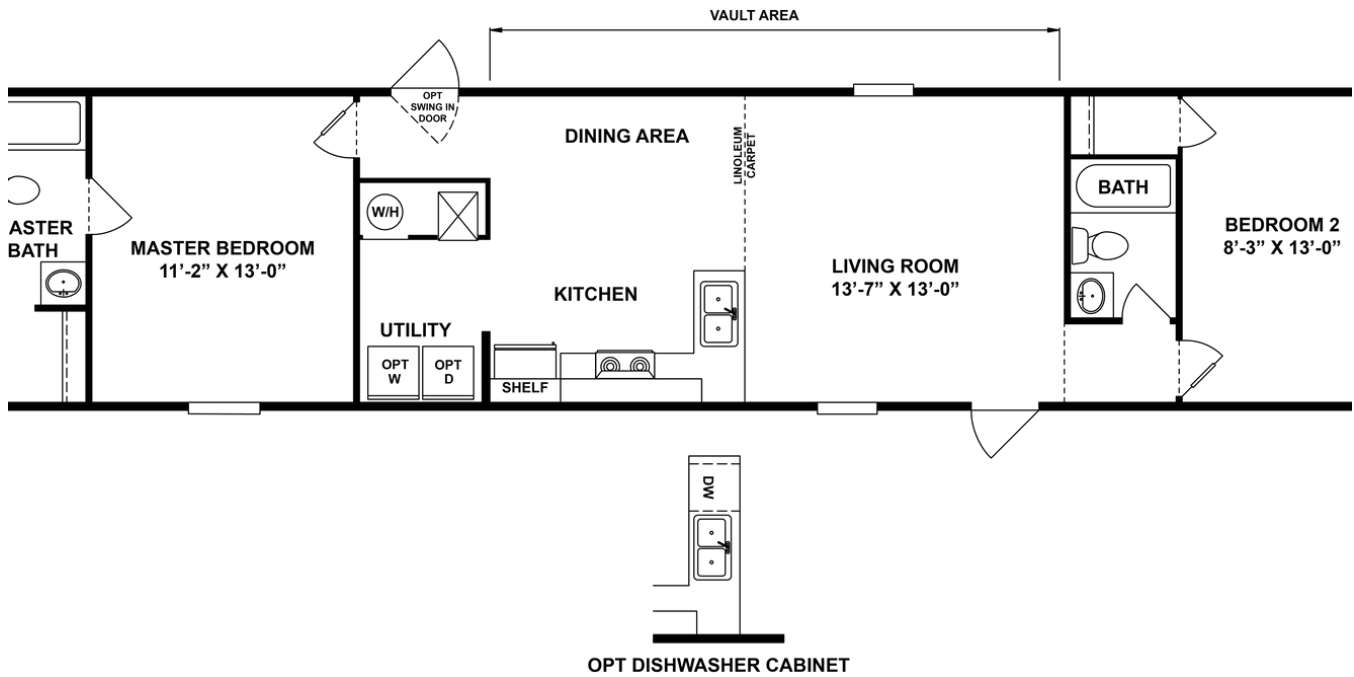

DELIGHT

DELIGHT Model number: 36TRR14602AH19

2 beds • 2 baths • 840 sq.ft. • 14' width • 60' depth

Our home building facilities invest in continuous product and process improvements. Plans, dimensions, features, materials, specifications and availability are subject to change without notice or obligation. Renderings and floor plans are representative likenesses of our homes and may differ from the actual homes. We invite you to tour a Home Center near you and inspect the highest value in quality housing available or call (276) 988-2555 to speak with a Home Consultant. Copyright 2017, CMH. All rights reserved.

DELIGHT Model number: 36TRR14602AH19

2 beds • 2 baths • 840 sq.ft. • 14' width • 60' depth

Our home building facilities invest in continuous product and process improvements. Plans, dimensions, features, materials, specifications and availability are subject to change without notice or obligation. Renderings and floor plans are representative likenesses of our homes and may differ from the actual homes. We invite you to tour a Home Center near you and inspect the highest value in quality housing available or call (276) 988-2555 to speak with a Home Consultant. Copyright 2017, CMH. All rights reserved.