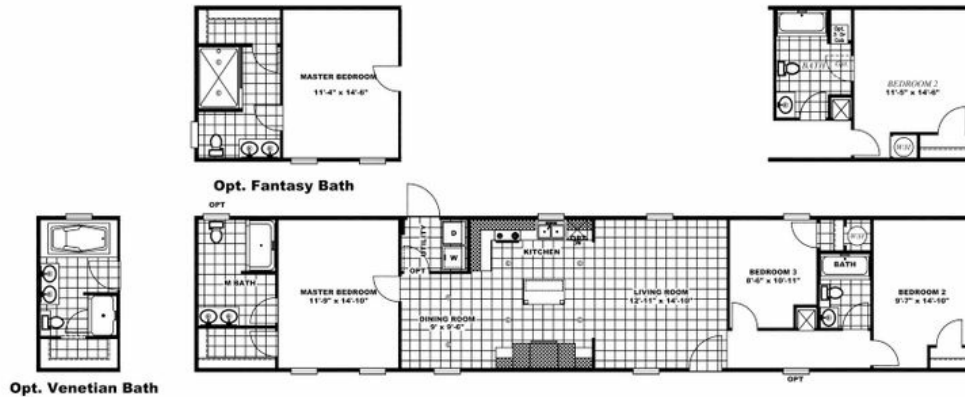

REVOLUTION 76B

REVOLUTION 76B Model number: 46REV16763BH19S

3 beds • 2 baths • 1216 sq.ft. • 16' width • 76' depth

Our home building facilities invest in continuous product and process improvements. Plans, dimensions, features, materials, specifications and availability are subject to change without notice or obligation. Renderings and floor plans are representative likenesses of our homes and may differ from the actual homes. We invite you to tour a Home Center near you and inspect the highest value in quality housing available or call (276) 988-2555 to speak with a Home Consultant. Copyright 2017, CMH. All rights reserved.

REVOLUTION 76B Model number: 46REV16763BH19S

3 beds • 2 baths • 1216 sq.ft. • 16' width • 76' depth

Our home building facilities invest in continuous product and process improvements. Plans, dimensions, features, materials, specifications and availability are subject to change without notice or obligation. Renderings and floor plans are representative likenesses of our homes and may differ from the actual homes. We invite you to tour a Home Center near you and inspect the highest value in quality housing available or call (276) 988-2555 to speak with a Home Consultant. Copyright 2017, CMH. All rights reserved.